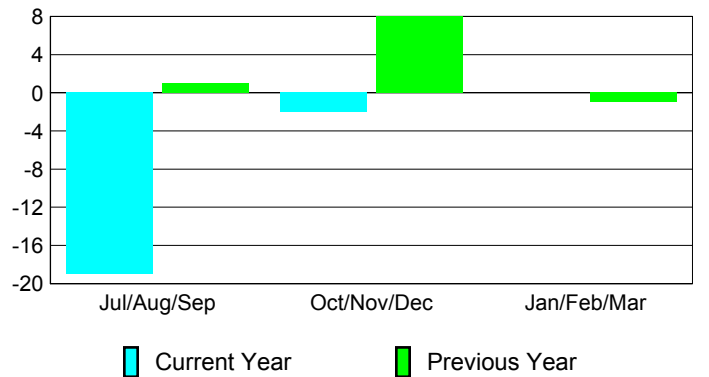

Membership Results
2012-2013

Membership
2011-2012

Month	Net Memb Goal	Actual New Memb	Actual Dropped Memb	Gain/Loss of Memb	Gain/Loss of Memb
Jul/Aug/Sep	10	34	-53	-19	1
Oct/Nov/Dec	10	32	-34	-2	8
Jan/Feb/Mar	10				-1
Totals	30	66	-87	-21	8

Membership Results 2012-2013

Goal, New, Dropped, Gain/Loss

Comparison of Membership Gain/Loss

Current Year Compared to the Previous Year

Gender Comparison 2012-2013

Jul/Aug/Sep

Oct/Nov/Dec

Jan/Feb/Mar