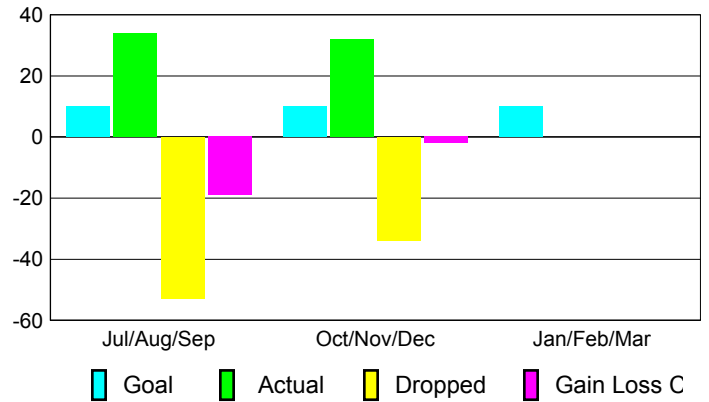

Membership Results 2012-2013

Goal, New, Dropped, Gain/Loss

Comparison of Membership Gain/Loss

Current Year Compared to the Previous Year